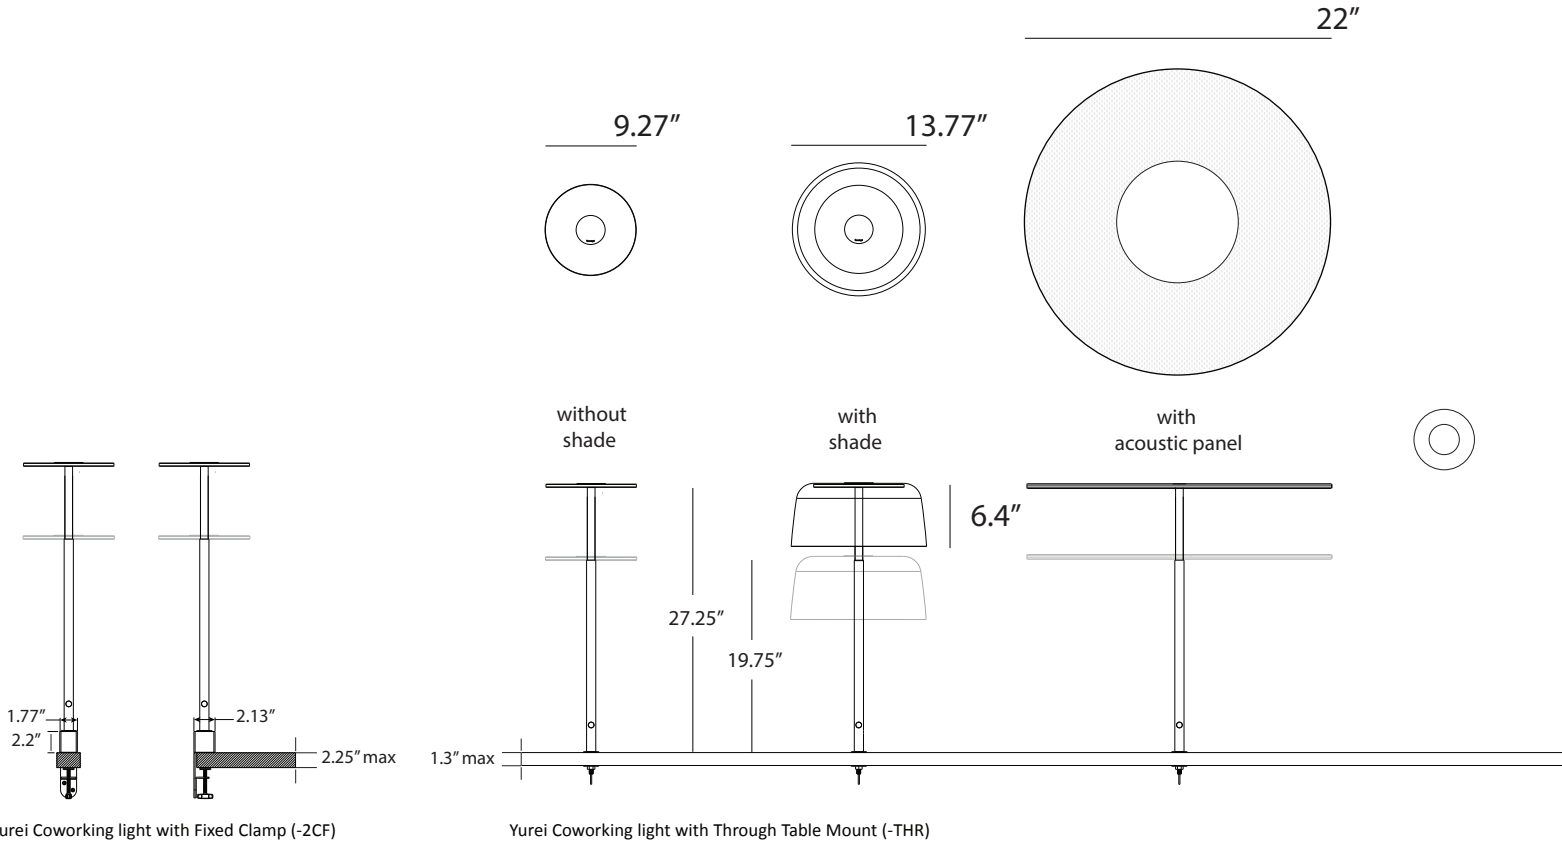

**YUC**  
 Lumens: 760  
 Energy Consumption : 14 W  
 Rated Lifespan 60,000+ hours  
 Color Temperature: 3,000 K  
 Color Rendering Index (Ra) : 90+  
 Color Rendering Index (R9) : 50+  
**Features:** USB-C port (7.5W)  
 Dimmer  
**Material:** Aluminum, Plexiglass  
**Warranty:** 5 years  
**Voltage:** 100-240V  
**Standard Finish (luminaire):** White, Black  
**Shade Finishes:** Matte White (Metal)  
 Matte Black / Gold (Metal)  
 Dark Grey (Translucent)  
 Clear  
 Tea Brown (Translucent)  
 Blue (Translucent)  
 Light Marble (Acoustic Panel Shade)  
 Charcoal (Acoustic Panel Shade)  
 Mustard (Acoustic Panel Shade)