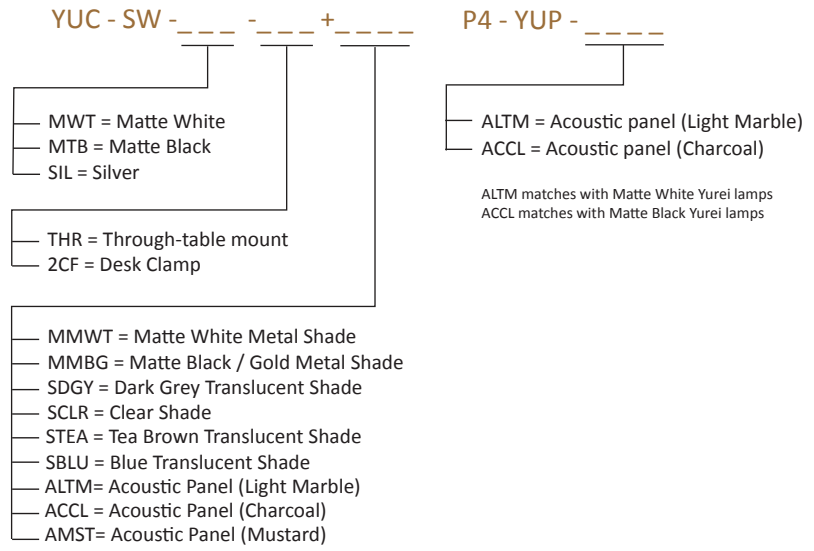

# Yurei Coworking lights

Best of NeoCon GOLD 2023

Drawing inspiration from the Japanese word for ghost, Yurei, our new lighting solution features unique translucent light shades that embody the spirit of the name. With its ethereal appearance, the Yurei Light adds mystique and style to any interior. Desk/floor models include dimmer, height-adjustable features, and a 7.5W USB-C charging port. The optional light shade is easily replaceable to match any aesthetic. Available in various colors and finishes, it adds an artistic touch and, with an acoustic panel, reduces noise for a calming environment. Made from over 95% recyclable materials, it's a sustainable choice. Mounting options include suspension pendant, flush ceiling, through-table, desk clamp, or free-standing base.

**YUC**  
 Lumens: 760  
 Energy Consumption : 14 W  
 Rated Lifespan 60,000+ hours  
 Color Temperature: 3,000 K  
 Color Rendering Index (Ra) : 90+  
 Color Rendering Index (R9) : 50+  
**Features:** USB-C port (7.5W)  
 Dimmer  
**Material:** Aluminum, Plexiglass  
**Warranty:** 5 years  
**Voltage:** 100-240V  
**Standard Finish (luminaire):** White, Black  
**Shade Finishes:** Matte White (Metal)  
 Matte Black / Gold (Metal)  
 Dark Grey (Translucent)  
 Clear  
 Tea Brown (Translucent)  
 Blue (Translucent)  
 Light Marble (Acoustic Panel Shade)  
 Charcoal (Acoustic Panel Shade)  
 Mustard (Acoustic Panel Shade)