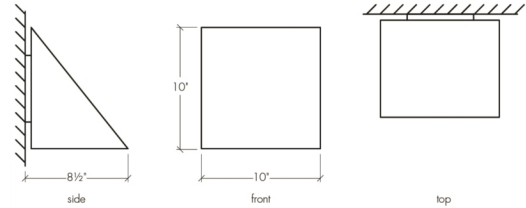

modifications:

Base Specs

10"h x 10"w x 8.5"d

Notes

Marine grade primer available — **±\$ Inquire.**

Fortis 18399CS

standard finish:

CS - Coretn Steel