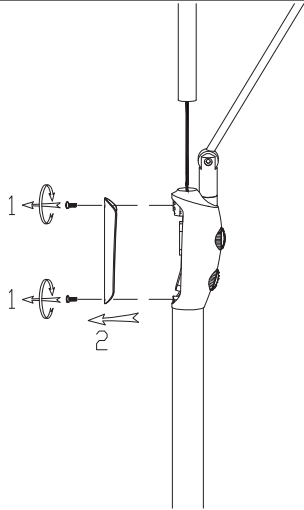

# 170LEDF

①

②

③

④

⑤

1 x 27W+1W LED  
3000K 2520Lumens  
1x5W  
3000K 400Lumens  
Included / inclus  
Input: 100-240V~50/60 Hz  
Output: 24V-DC 1.5A