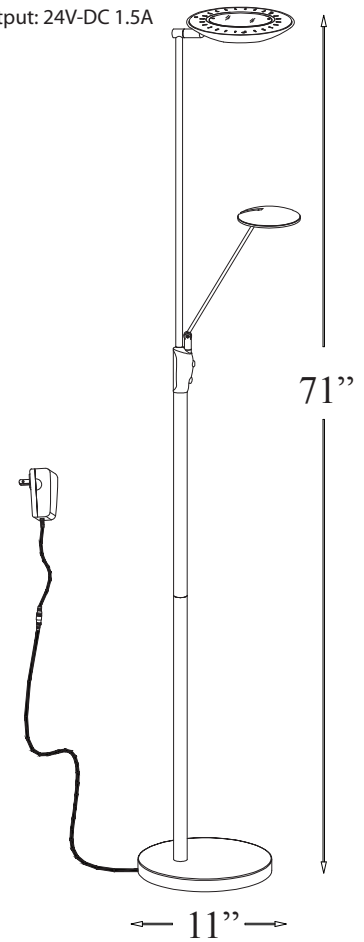

# 170LEDF

①

②

③

④

⑤

1 x 27W+1W LED  
3000K 2520Lumens  
1x5W  
3000K 400Lumens  
Included / inclus  
Input: 100-240V~50/60 Hz  
Output: 24V-DC 1.5A