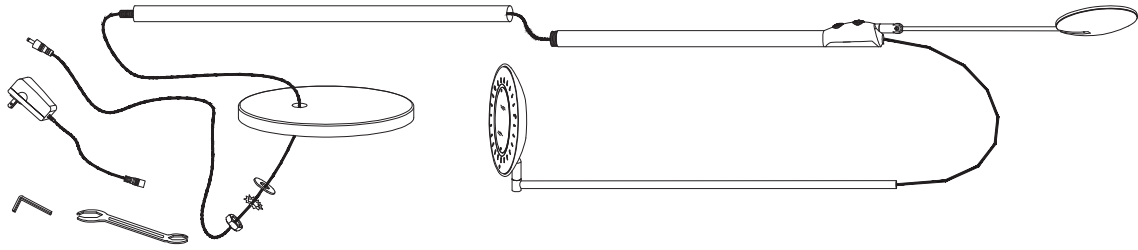

# 170LEDF

①

②

③

④

⑤

1 x 27W+1W LED  
3000K 2520Lumens  
1x5W  
3000K 400Lumens  
Included / inclus  
Input: 100-240V~50/60 Hz  
Output: 24V-DC 1.5A

## IMPORTANT SAFETY INSTRUCTIONS

The LED bulb has been permanently installed into this lamp.  
The LED bulb does not need to be replaced. Do no attempt to remove or replace the LED bulb.  
Although LED bulbs do not get as hot as traditional light bulbs, they still generate some heat. Avoid touching the LED bulb.  
Do not try to modify the plug, cable, adaptor or LED bulb.  
Use a soft cloth when cleaning the lamp. Do not use chemical or abrasive cleaners  
These important safety warnings do not cover all possible conditions or situations that may occur. Please take care when using this product.