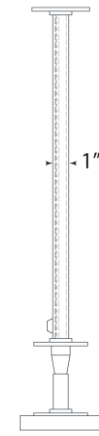

# TEAR SHEET

## Cilindro Medium Rotating Table Lamp

Item # TOB 3724PN

Designer: Thomas O'Brien

Height: 28.25"

Width: 5.25"

Base: 5.25" Round

Finishes: PN

Lightsource: Dedicated LED w/ Dimmer on Base

Wattage: 10w (800lm)

Weight: 7 Pounds

345°  
Top View

Side View

Front View