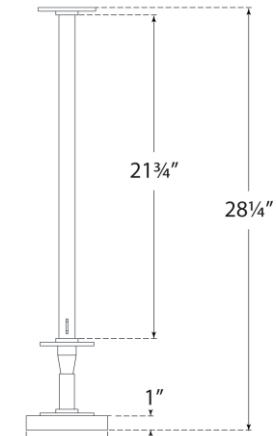

## Cilindro Medium Rotating Table Lamp

Item # TOB 3724PN

Designer: Thomas O'Brien

Height: 28.25"

Width: 5.25"

Base: 5.25" Round

Finishes: PN

Lightsource: Dedicated LED w/ Dimmer on Base

Wattage: 10w (800lm)

Weight: 7 Pounds

345°  
Top View

Side View

Front View