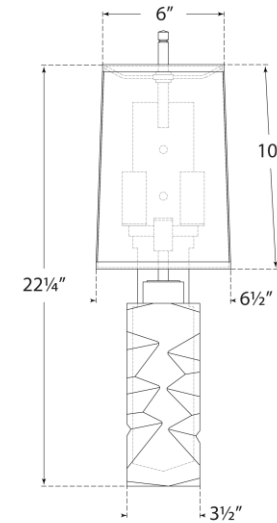

## Argentino Large Sconce

Item # TOB 2950CG/HAB-L/HAB

Designer: Thomas O'Brien

Height: 22.25"

Width: 6.5"

Extension: 4.75"

Backplate: 2.5" x 6.75" Rectangle

Finishes: CG/HAB, CG/PN

Shade Treatments: L/HAB, L/PN

Shade Details: 6" x 6.5" x 10"

Socket: 2 - E12 Candelabra

Wattage: 2 - 60 B11

Weight: 9 Pounds

Note: Requires Smaller Outlet Box

Top View

Bottom View

Side View