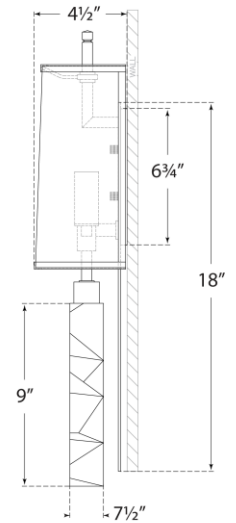

## Argentino Large Sconce

Item # TOB 2950CG/HAB-L/HAB

Designer: Thomas O'Brien

Height: 22.25"

Width: 6.5"

Extension: 4.75"

Backplate: 2.5" x 6.75" Rectangle

Finishes: CG/HAB, CG/PN

Shade Treatments: L/HAB, L/PN

Shade Details: 6" x 6.5" x 10"

Socket: 2 - E12 Candelabra

Wattage: 2 - 60 B11

Weight: 9 Pounds

Note: Requires Smaller Outlet Box

Top View

Bottom View

Side View