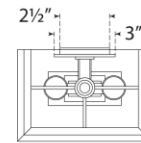

## Argentino Large Sconce

Item # TOB 2950CG/HAB-L/HAB

Designer: Thomas O'Brien

Height: 22.25"

Width: 6.5"

Extension: 4.75"

Backplate: 2.5" x 6.75" Rectangle

Finishes: CG/HAB, CG/PN

Shade Treatments: L/HAB, L/PN

Shade Details: 6" x 6.5" x 10"

Socket: 2 - E12 Candelabra

Wattage: 2 - 60 B11

Weight: 9 Pounds

Note: Requires Smaller Outlet Box

Top View

Bottom View

Side View