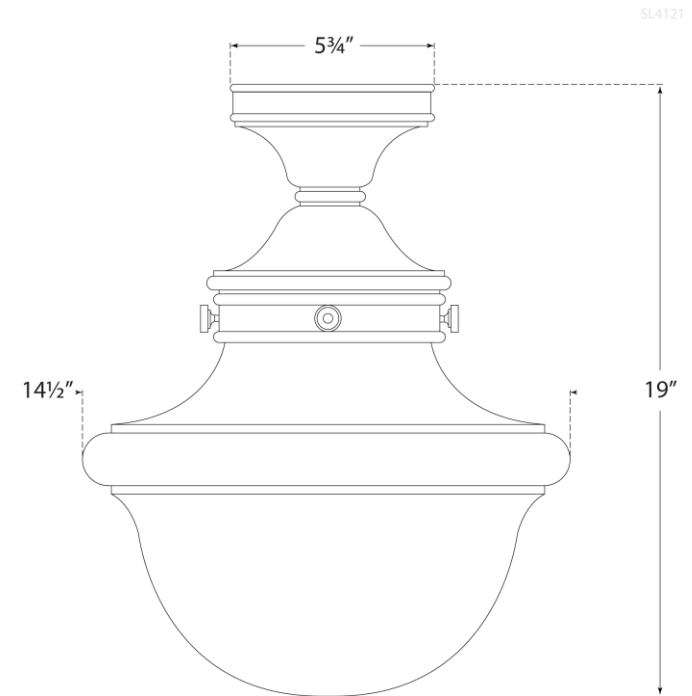

TEAR SHEET

Edmond Flush Mount

Item # SL 4121PN-WG

Designer: Chapman & Myers

Height: 19"

Width: 14.5"

Canopy: 5.75" Round

Finishes: BZ, HAB, PN

Glass Options: WG

Socket: E26 Keyless

Wattage: 150 A21

Weight: 8 Pounds

©EFC DESIGNS

SL4121