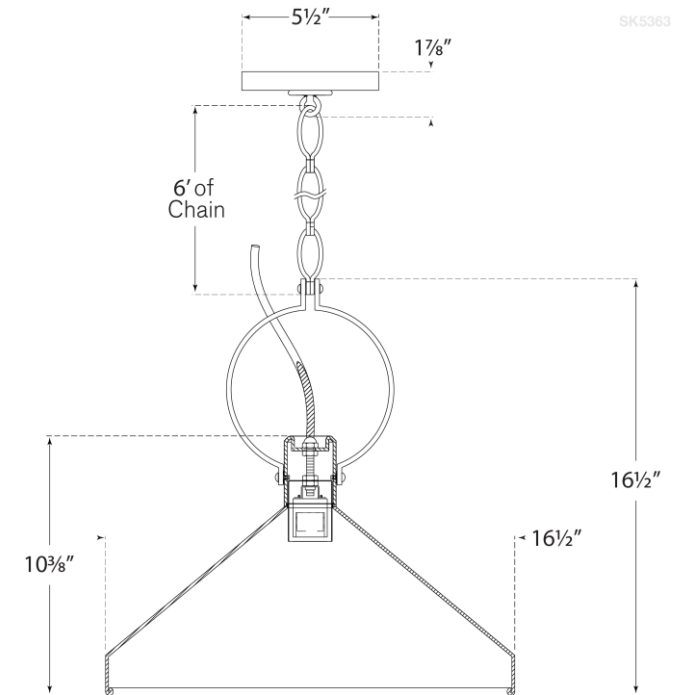

## Limoges Large Pendant

Item # SK 5363NR-PW

Designer: Suzanne Kasler

Fixture Height: 16.5"

Width: 16.5"

Canopy: 5.5" Round

Finishes: NR

Shade Treatments: AI, PW

Socket: E26 Keyless

Wattage: 75 A19

Weight: 6 Pounds

SK5363