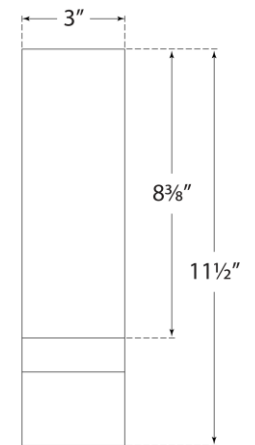

TEAR SHEET

Bend Mini Light

Item # PB 2045WHT

Designer: Peter Bristol

Height: 11.5"

Width: 3"

Extension: 2"

Backplate: 3" x 8.25" Rectangle

Finishes: WHT

Lightsource: Dedicated LED

Wattage: 8.5w (800lm)

Side View

Front View

Top View