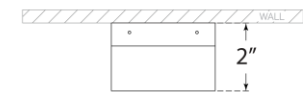

Finishes: WHT

Lightsource: Dedicated LED

Wattage: 8.5w (800lm)

Side View

Front View

Top View