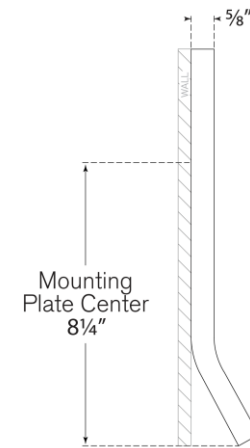

TEAR SHEET

Bend Mini Light

Item # PB 2045WHT

Designer: Peter Bristol

Height: 11.5"

Width: 3"

Extension: 2"

Backplate: 3" x 8.25" Rectangle

Finishes: WHT

Lightsource: Dedicated LED

Wattage: 8.5w (800lm)

Side View

Front View

Top View