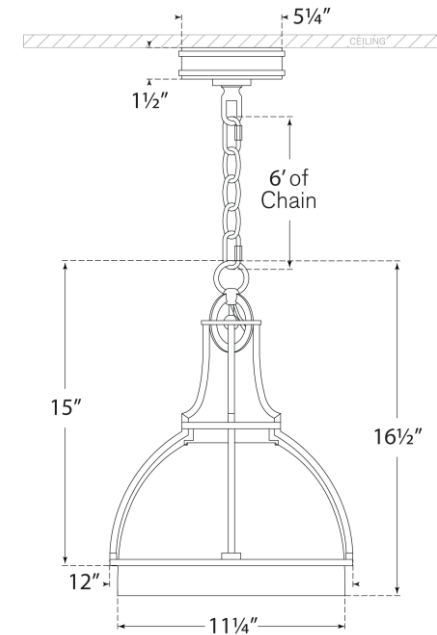

TEAR SHEET

Gracie Medium Dome Pendant

Item # CHC 5481BZ-WG

Designer: Chapman & Myers

Height: 16.25"

Width: 12"

Canopy: 5.25" Round

Finishes: AB, AN, BZ, PN

Glass Options: CG, WG

Lightsource: Dedicated LED

Wattage: 15w (1300lm)

Weight: 11 Pounds

Front View