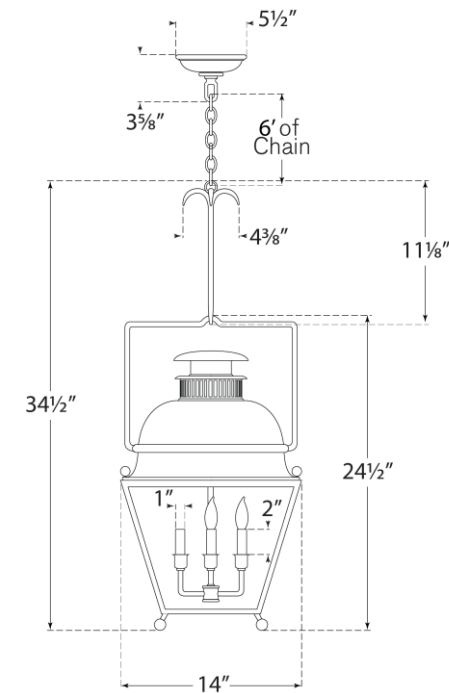

TEAR SHEET

Holborn Small Lantern

Item # CHC 2215AI

Designer: Chapman & Myers

Height: 34.5"

Width: 14"

Canopy: 5.5" Round

Finishes: AI, OW

Glass Options: CG

Socket: 4 - E12 Candelabra

Wattage: 4 - 60 C11

Weight: 21 Pounds

©EFC DESIGNS

CHC2215