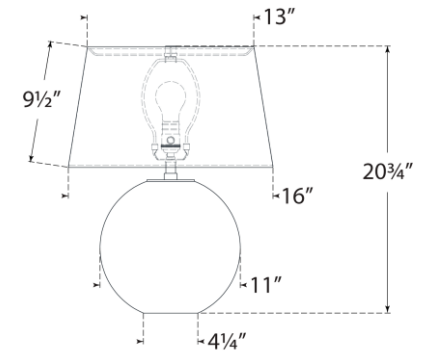

TEAR SHEET

Masie Medium Table Lamp

Item # CHA 8434CG-L

Designer: Chapman & Myers

Height: 20.75"

Width: 16"

Base: 4.25" Round

Finishes: CG, SMG

Shade Treatments: L

Shade Details: SH13" x 16" x 9.5"

Socket: E26 Dimmer

Wattage: 15 LED A19

Weight: 13 Pounds

Note: French Wired

Front View

Top View