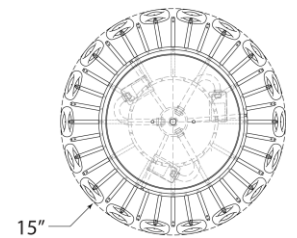

## Liscia Small Flush Mount

Item # ARN 4170BSL-CG

Designer: AERIN

Height: 8.75"

Width: 15"

Canopy: 9" Round

Finishes: BSL, G

Glass Options: CG

Socket: 3 - E12 Candelabra

Wattage: 3 - 40 C11

Weight: 17 Pounds

Front View

Top View