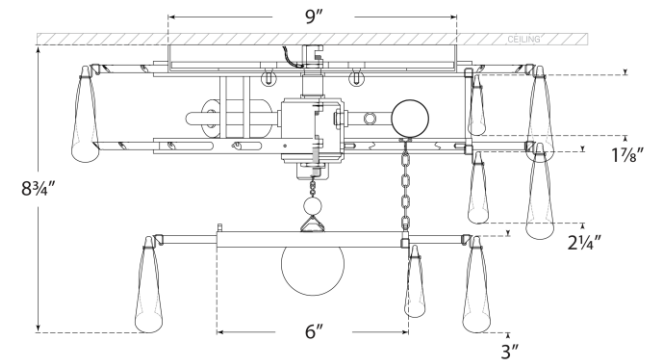

## Liscia Small Flush Mount

Item # ARN 4170BSL-CG

Designer: AERIN

Height: 8.75"

Width: 15"

Canopy: 9" Round

Finishes: BSL, G

Glass Options: CG

Socket: 3 - E12 Candelabra

Wattage: 3 - 40 C11

Weight: 17 Pounds

Front View

Top View