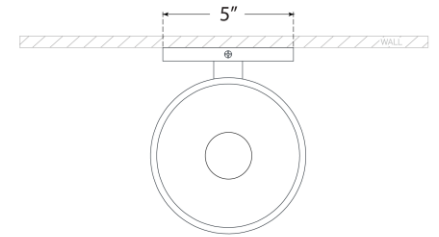

TEAR SHEET

Carola Single Sconce

Item # ARN 2490HAB-FG

Designer: AERIN

Height: 7.25"

Width: 6"

Extension: 7"

Backplate: 5" Round

Finishes: HAB, PN

Glass Options: FG, WSG

Socket: E12 Candelabra

Wattage: 5.5 LED G16.5

Weight: 6 Pounds

Top View

Side View

Front View