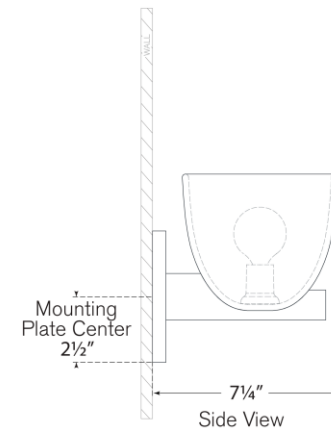

TEAR SHEET

Carola Single Sconce

Item # ARN 2490HAB-FG

Designer: AERIN

Height: 7.25"

Width: 6"

Extension: 7"

Backplate: 5" Round

Finishes: HAB, PN

Glass Options: FG, WSG

Socket: E12 Candelabra

Wattage: 5.5 LED G16.5

Weight: 6 Pounds

Top View

Side View

Front View