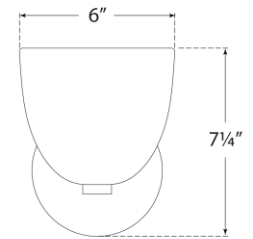

TEAR SHEET

Carola Single Sconce

Item # ARN 2490HAB-FG

Designer: AERIN

Height: 7.25"

Width: 6"

Extension: 7"

Backplate: 5" Round

Finishes: HAB, PN

Glass Options: FG, WSG

Socket: E12 Candelabra

Wattage: 5.5 LED G16.5

Weight: 6 Pounds

Top View

Side View

Front View