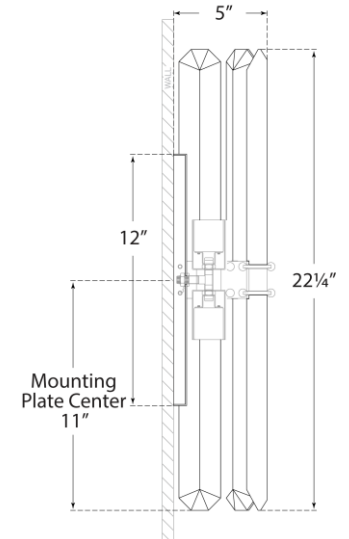

TEAR SHEET

Bonnington Tall Sconce

Item # ARN 2125PN

Designer: AERIN

Height: 22"

Width: 7.5"

Extension: 5"

Backplate: 4.5" x 12" Rectangle

Finishes: HAB, PN

Trim Options: ALB, CG

Socket: 2 - E26 Keyless

Wattage: 2 - 40 T6

Weight: 16 Pounds

Top View

Front View

Side View