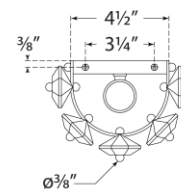

TEAR SHEET

Bonnington Tall Sconce

Item # ARN 2125PN

Designer: AERIN

Height: 22"

Width: 7.5"

Extension: 5"

Backplate: 4.5" x 12" Rectangle

Finishes: HAB, PN

Trim Options: ALB, CG

Socket: 2 - E26 Keyless

Wattage: 2 - 40 T6

Weight: 16 Pounds

Top View

Front View

Side View