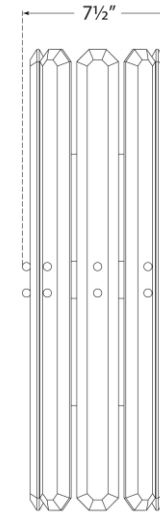

TEAR SHEET

Bonnington Tall Sconce

Item # ARN 2125PN

Designer: AERIN

Height: 22"

Width: 7.5"

Extension: 5"

Backplate: 4.5" x 12" Rectangle

Finishes: HAB, PN

Trim Options: ALB, CG

Socket: 2 - E26 Keyless

Wattage: 2 - 40 T6

Weight: 16 Pounds

Top View

Front View

Side View