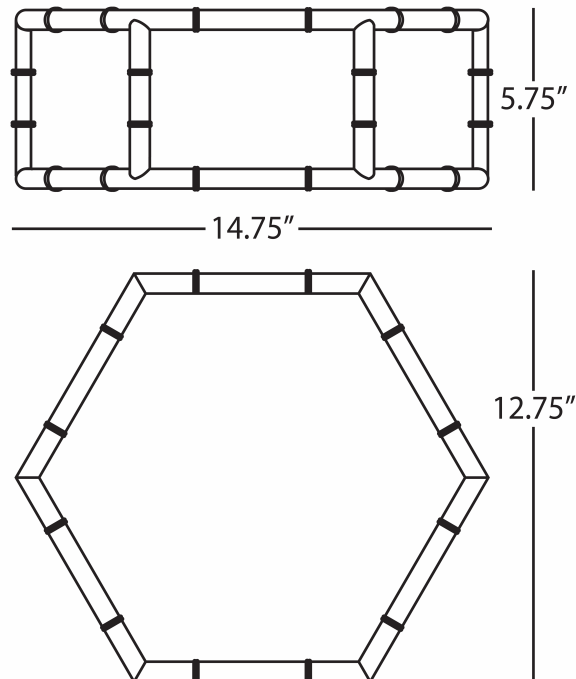

** Available for Quick SHIP **