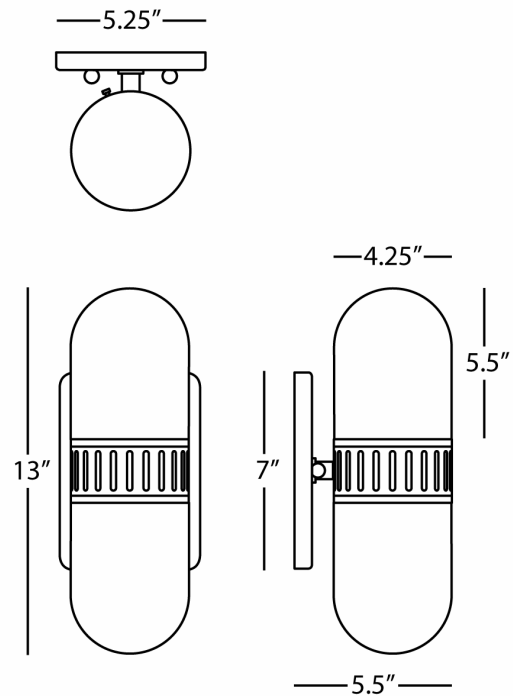

JONATHAN ADLER

RIO

S777

Sconce

2 - 13W Max.

Bulb Type: GU24 CFL

Direct Wire Only

Polished Nickel Finish

White Glass Shades

UL Rated Wet Location

FINISH OPTIONS:

777 - Antique Brass

Z777 - Deep Patina Bronze

** Available for Quick SHIP **