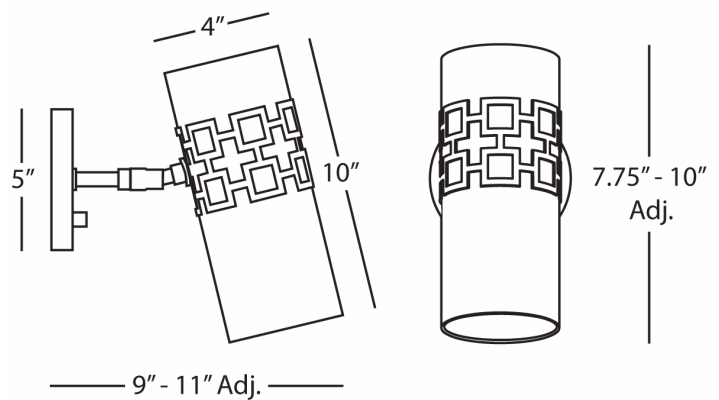

JONATHAN ADLER

PARKER

S639

Adjustable Wall Sconce

1-60W Max.

Bulb Type: G16.5 Candelabra

24" Cord Cover/ Direct Wire

Polished Nickel Finish

Frosted White Cased Glass Shade w/

Perforated Metal Detail

FINISH OPTIONS:

639 - Antique Brass

Z639 - Deep Patina Bronze

**** Available for Quick SHIP ****