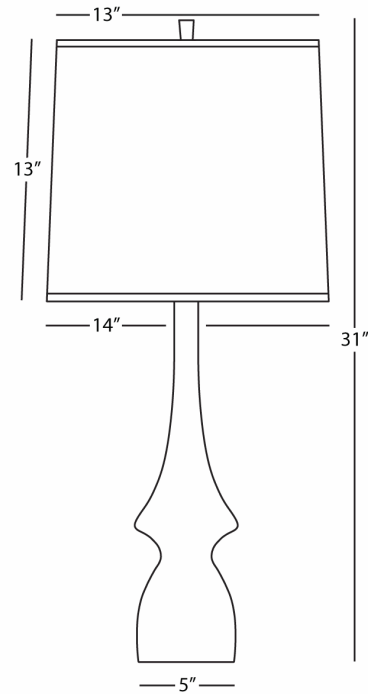

JASMINE

CR210

Table Lamp

1 - 150W Max.

Bulb Type: A

Switch: Hi-Lo Dimming

Ash Glazed Ceramic

Oyster Linen Shade

See Jasmine Table for Color Options

** Available for Quick SHIP **