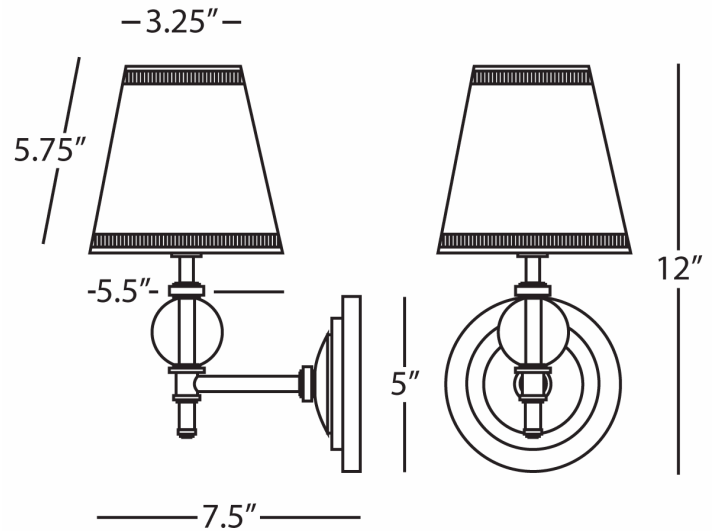

MUSE

3314

Calliope Wall Sconce

1-60W Max.

Bulb Type: B10 Candelabra

Direct Wire Only

Lead Crystal w/ Silver Plated Accents

White Mont Blanc Parchment

Shade w/ Grosgrain Trim

** Available for Quick SHIP **