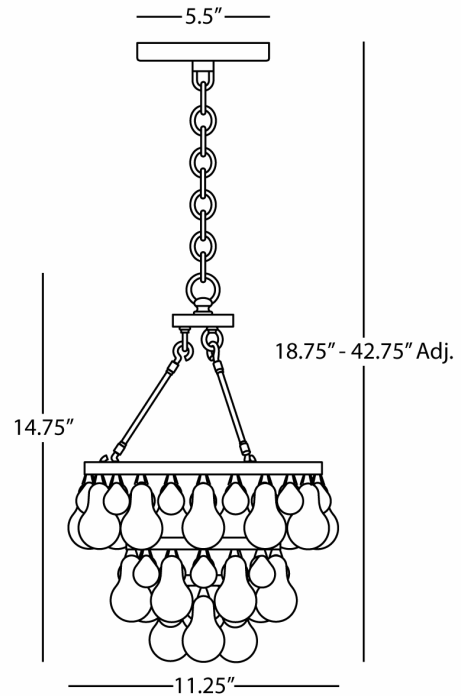

BLING

1006

Small Chandelier

2-60W Max.

Bulb Type: G, Candelabra Base

Direct Wire

Antique Brass Finish

Glass Drops

Susp. Hardware: 3 Ft. Chain

FINISH OPTION:

S1006 - Polished Nickel

Z1006 - Deep Patina Bronze

**\*\* Available for Quick SHIP \*\***