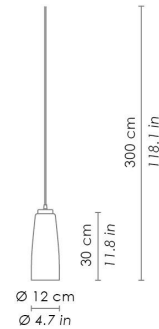

PERLE

SUSPENSION

Design Federico de Majo 2015

Handcrafted mouth-blown glass in various colours, a combination of transparency and glass paste. Chromed - painted metal parts. Customizable pendant system. Canopies are not included. Select a canopy from the following pages to create a single or multi light pendant.

CODE	COLOR	
ZA-LPR2601	Clear	
ZA-LPR2606	Orange	
ZA-LPR2607	Blue	
ZA-LPR2609	Grey	
ZA-LPR2611	Red	
ZA-LPR2613	Apple green	

DIMENSIONS AND HOLES

Dimensions $\varnothing$ 12 - h max 300 cm / $\varnothing$ 4,7 - h max 118,1 in

ILLUMINOTECHNICAL SPECIFICATIONS

Source E26
Total Watt 75 W

ELECTRICAL SPECIFICATIONS

Driver N/A
Voltage 120V
Frequency 50-60 Hz