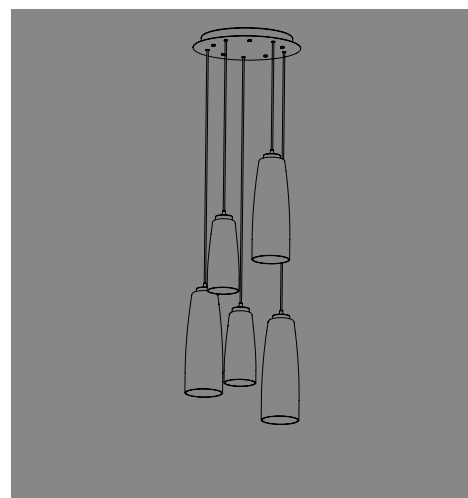

PERLE

SUSPENSION

Design Federico de Majo 2015

Handcrafted mouth-blown glass in various colours, a combination of transparency and glass paste. Chromed - painted metal parts. Customizable pendant system. Canopies are not included. Select a canopy from the following pages to create a single or multi light pendant.

4,6
1,8" 
34
13,4"

Rosone per sospensione 3 luci
Canopy for hanging lamp 3 lights

ZA-LGR0063 grigio / grey
ZA-LGR0073 bianco / white

Luci disposte sullo stesso livello
Lights on the same level:
Ø max 25 cm - 9,8 in

40
15,7" 

Disponibile su richiesta con finitura calamina / Available on request with calamine finish

4,6
1,8" 
34
13,4"

Rosone per sospensione 5 luci
Canopy for hanging lamp 5 lights

ZA-LGR0065 grigio / grey
ZA-LGR0075 bianco / white

Luci disposte sullo stesso livello
Lights on the same level:
Ø max 17 cm - 6,7 in

40
15,7" 

Disponibile su richiesta con finitura calamina / Available on request with calamine finish

Rosone per sospensioni multiple (supporti di decentramento inclusi) Canopy for hanging multiple lamps (decentralisation supports included)