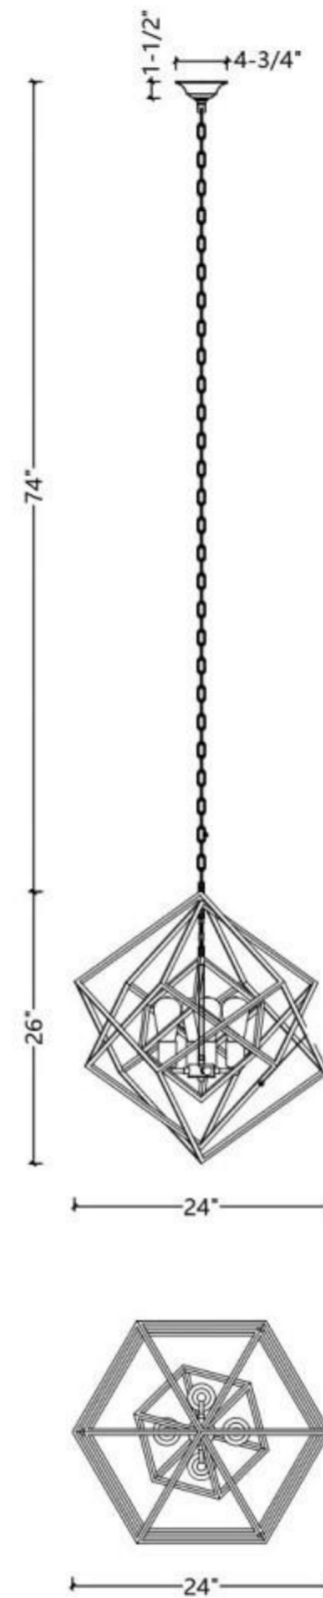

ITEM NO  
C1070-4AB/BK

**SPECIFICATION DETAILS**

Finish Aged Brass/Black

Fixture Dimension Dia24" x H26"

Light Source Medium base E26

Wattage 4X Max E26/60W

Voltage 120V

Height adjustable Yes

Location Dry

Chain length 74" Max

Warranty 1 year fixture warranty

Canopy dimensions W4-3/4"x H1-1/2"

Intertek